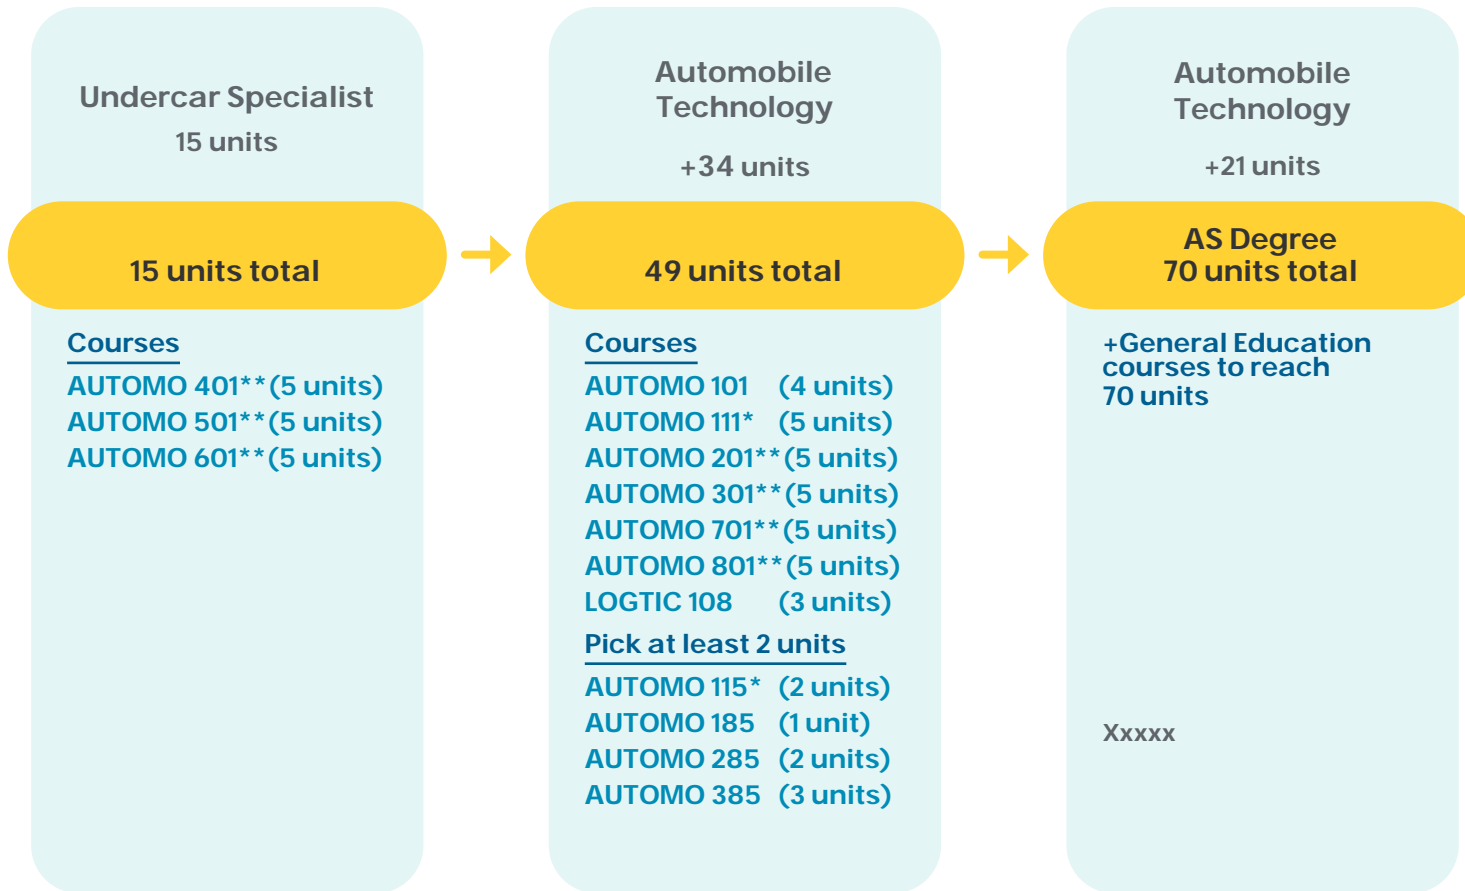

## Automobile Technology Department

Auto Technology, Associate in Science Program

### Notes:

Please check the Course Catalog for more information and meet with an academic counselor.

Classes with \* next to the course number have a prerequisite.

Classes with \*\* next to the course number have an advisory.